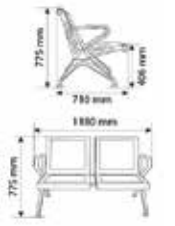

AIRPORT SERIES

Model: Strive 2S
Model: Strive 2SA*