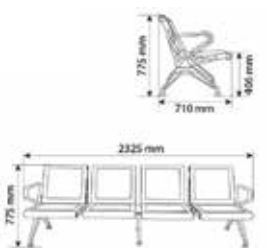

Grey   Black   Cherry   Blue