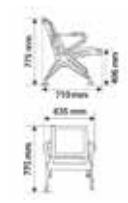

Model: Strive 1S