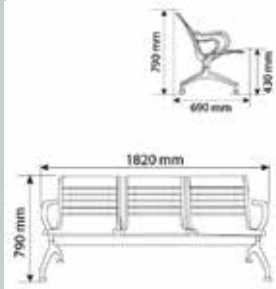

Model: Uber 1S
Model: Uber 2S
Model: Uber 3S